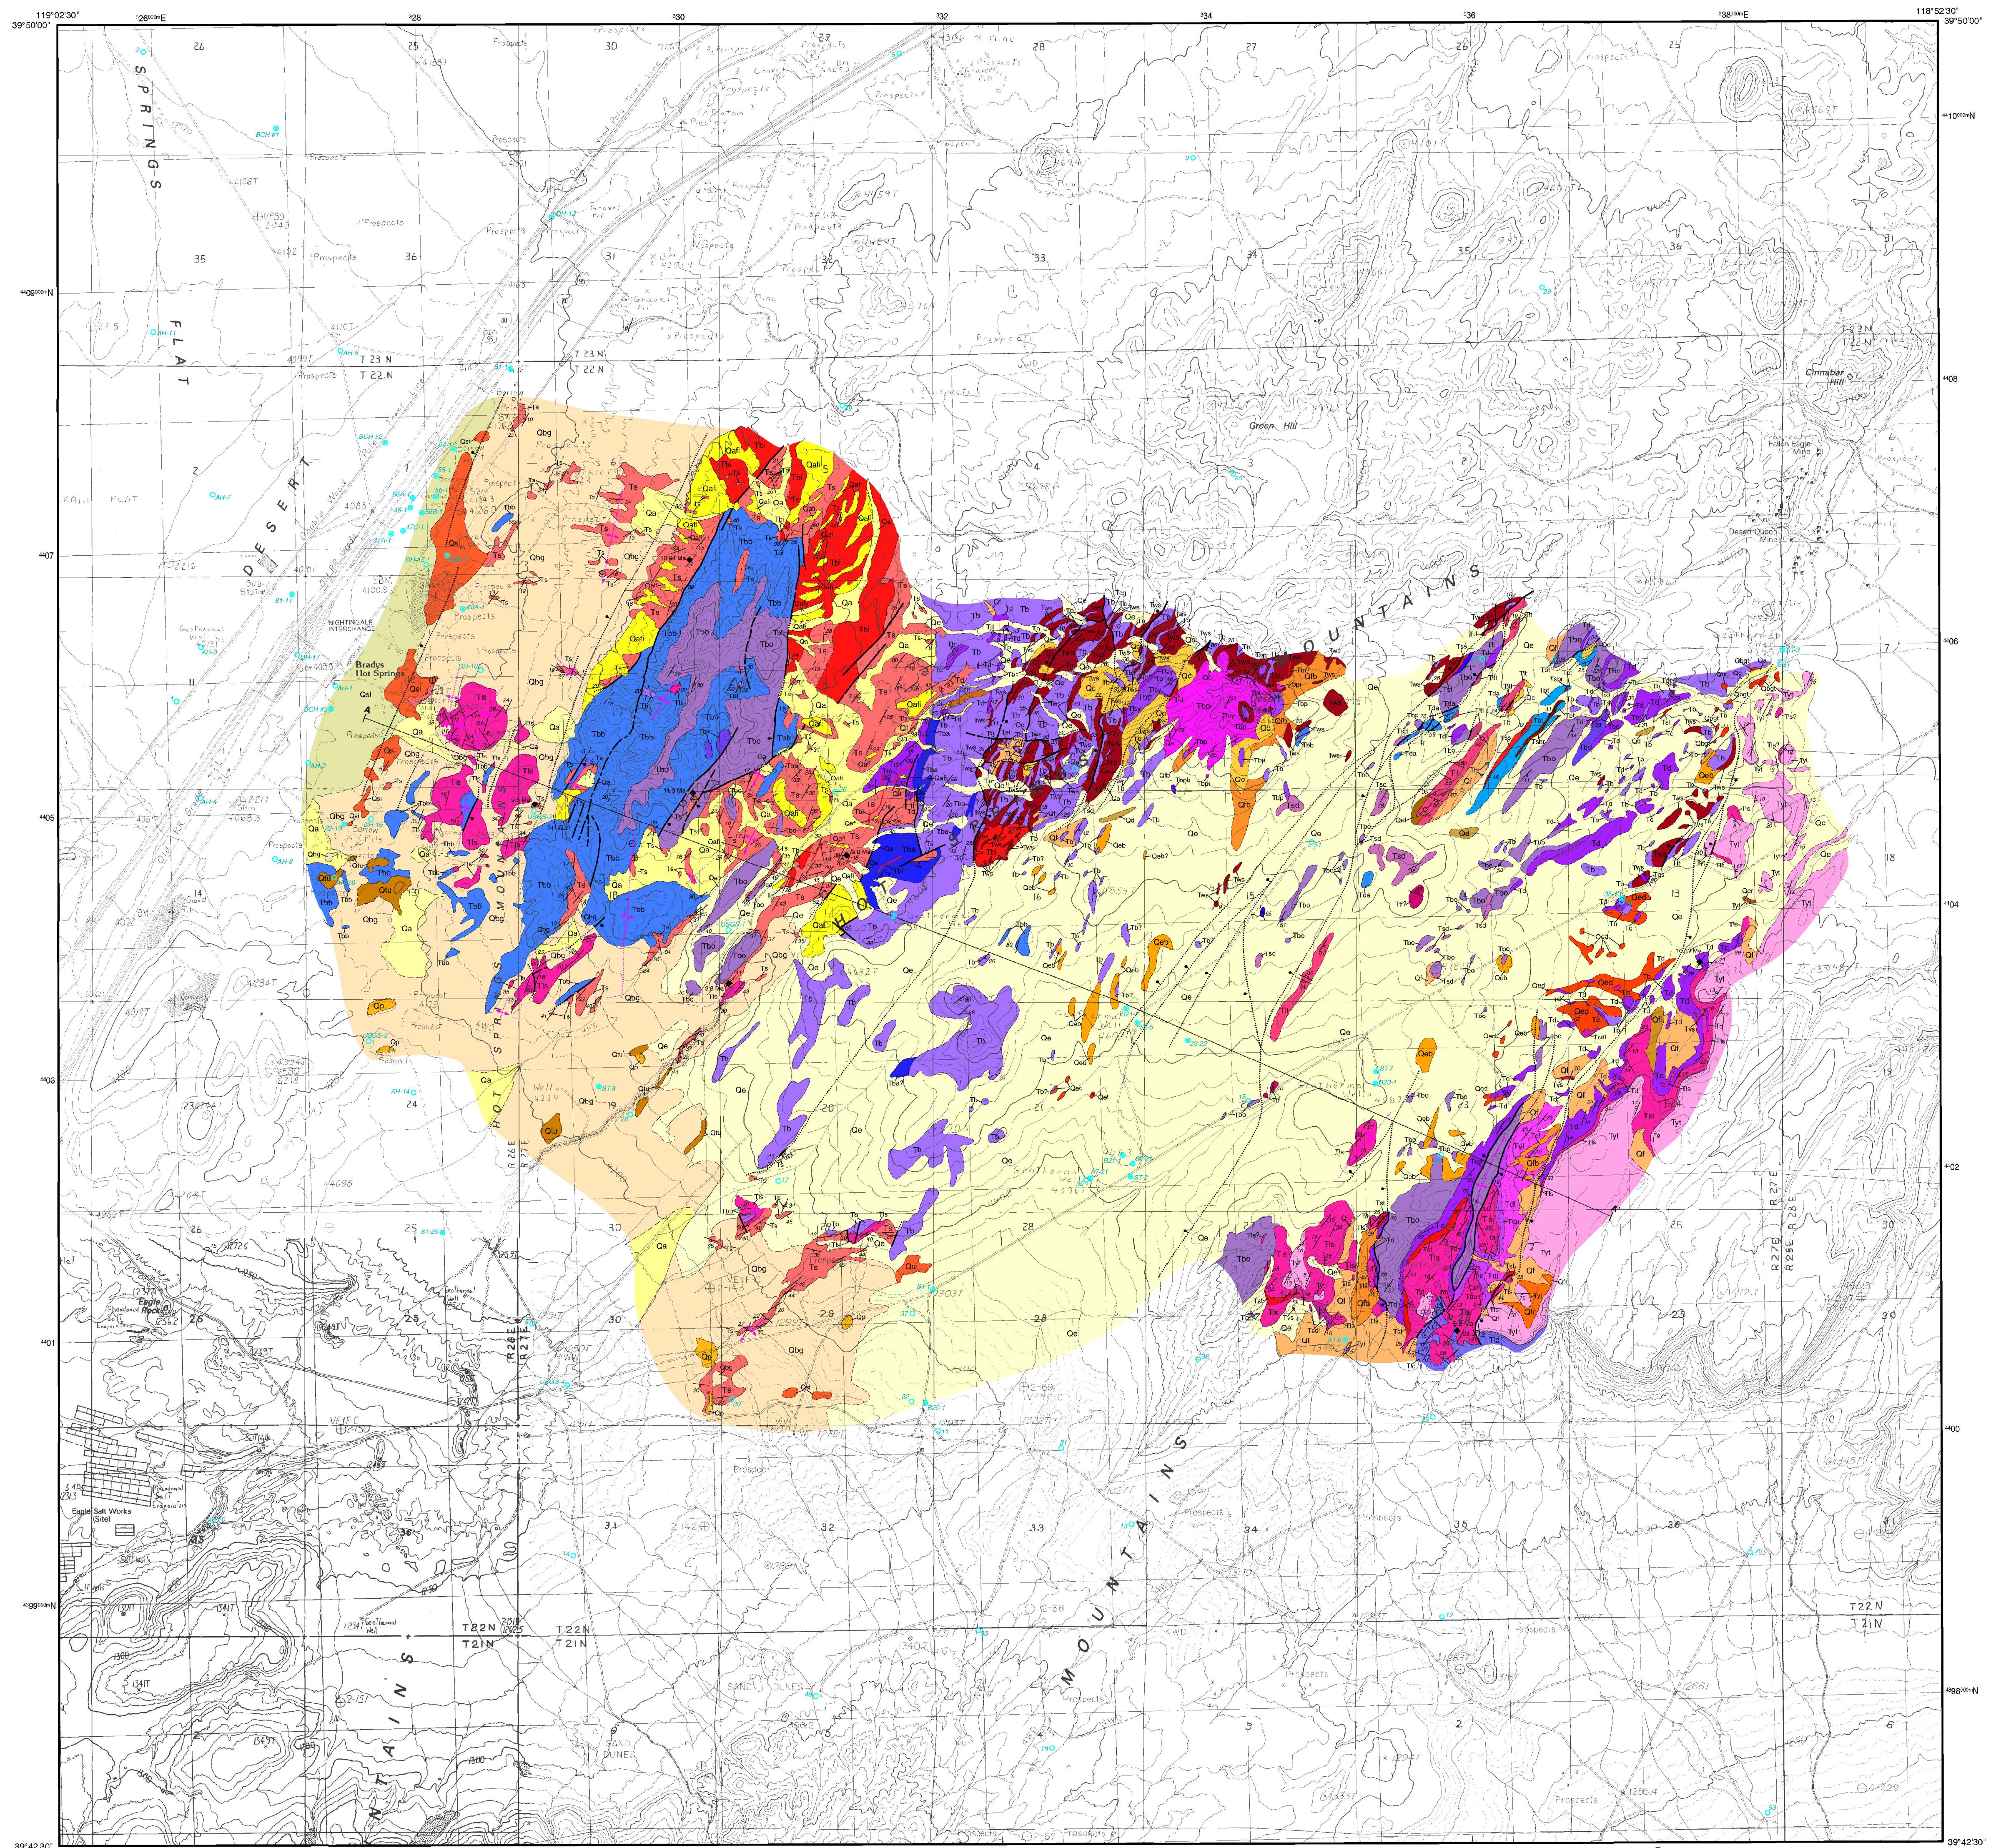

1. Qa Quaternary alluvium
   - Qc Quaternary colluvium
   - Qd Sand dunes
   - Qdcp Surface with conspicuous desert pavement
2. **Alluvial fan surfaces**
3. Qaif Qaif Intermediate-age alluvial fan deposits (Qaif)
   - Qaif Un differentiated (Qaif)
   - Qaib Qaib mainly basaltic clasts
   - Qaif Qaif mainly limestone clasts
   - Qaif Qaif mainly rhyolite clasts
4. Qe Eolian sands
   - Qec Eolian sands with diatomite or siltstone clasts (Qec), basalt clasts (Qeb), tuff clasts (Qat), or limestone/tuffa (Qel)
   - Qca Sinter
   - Qp Pans
   - Qbg Qbg Beach gravels (Qbg), pebble conglomerate composed of Tuff clasts (Qbtg)
   - Qtu Tufa
   - Qca Concrete
   - Qal Lacustrine? sand and silt
5. Tyt Aphyric, feldspar-rich ash-flow tuff, sparse plagioclase, biotite, and lesser sanidine phenocrysts
   - Tbpb Porphyritic basalt boulders
   - Tbp Porphyritic basalt; abundant plagioclase phenocrysts
   - Tby Younger limestone
   - Tcv Calcite vein
   - Tb Younger aphanitic basalt lavas
   - Tst Tuffaceous siltstone
   - Tsw White siltstone with lesser diatomite
   - Tgs Gray shale
   - Td Diatomite, locally divided into upper and lower members
   - Tdu Upper member
   - Tdl Lower member
   - Tva Volcaniclastic sandstone
   - Ts Lacustrine sedimentary rocks
   - Tsb Interbedded diatomite, siltstone, and limestone
   - Tsc Conglomerate, mainly basalt clasts
   - Tsd Slightly siltified siltstone and diatomite
   - Tic Carbonate clastics
   - Til Older limestone
   - Tba Basaltic sandstone and lavas
   - Tbo Older aphanitic basalt lavas, undifferentiated
   - Tbl Altered basalt lavas
   - Tbf Basaltic flow breccia
   - Tbp Porphyritic basalt intrusions
   - Tba Aphanitic basalt intrusions
   - Tu Tertiary undifferentiated
   - Tr Rhyolite lavas
   - Tbt Bedded tuff
   - Tsd Sandstone
   - Tra Rock avalanche breccia
   - Tfp Finely porphyritic plagioclase-rich ash-flow tuff
   - Tlt Lithic-rich aphyric ash-flow tuff
   - Tll Lower part of lithic-rich ash-flow tuff
   - Tda Dacite and andesite lavas
6. **Lithologic Units Observed in Wells:**
7. Ma Andesite lavas
   - Mh Rhyolite lavas
   - Mru Rhyolite undifferentiated
   - Mtu Tuffaceous rocks
   - Mtr Rhyolite tuff undifferentiated (at least 2 intervals)
   - Mtd Dacitic tuff (2-3 intervals)
   - Mru Rhyolite-dacite tuffs and lavas undifferentiated
   - Mzu Mesozoic basement undifferentiated
   - Jmv Jurassic? meta-volcanic rock
   - Jms Jurassic? metasedimentary rock
   - Jls Jurassic limestone
   - Jmu Jurassic metamorphic rock undifferentiated