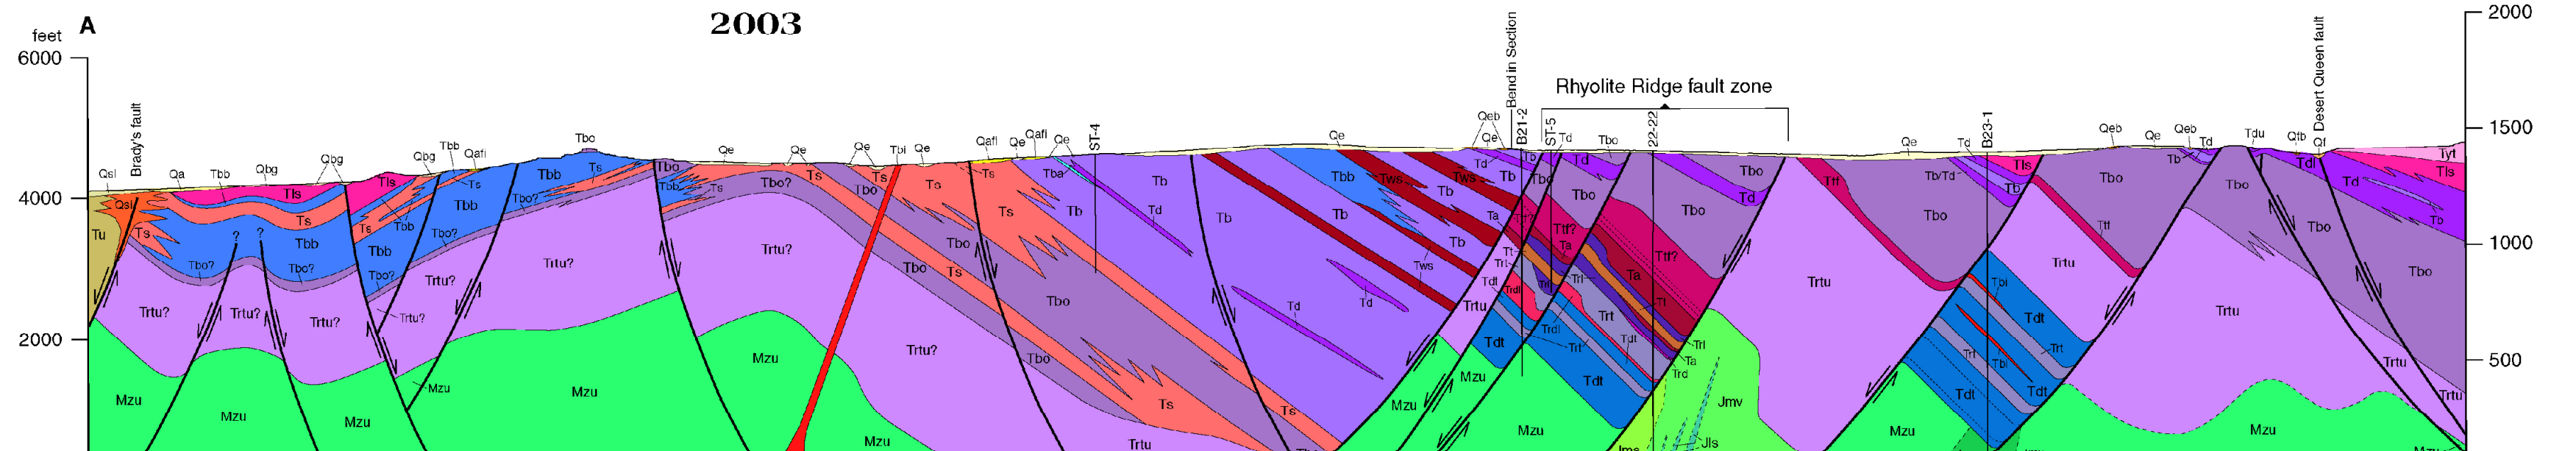

PRELIMINARY GEOLOGIC MAP OF THE DESERT PEAK - BRADY GEOTHERMAL FIELDS, CHURCHILL COUNTY, NEVADA
James E. Faulds and Larry J. Garside