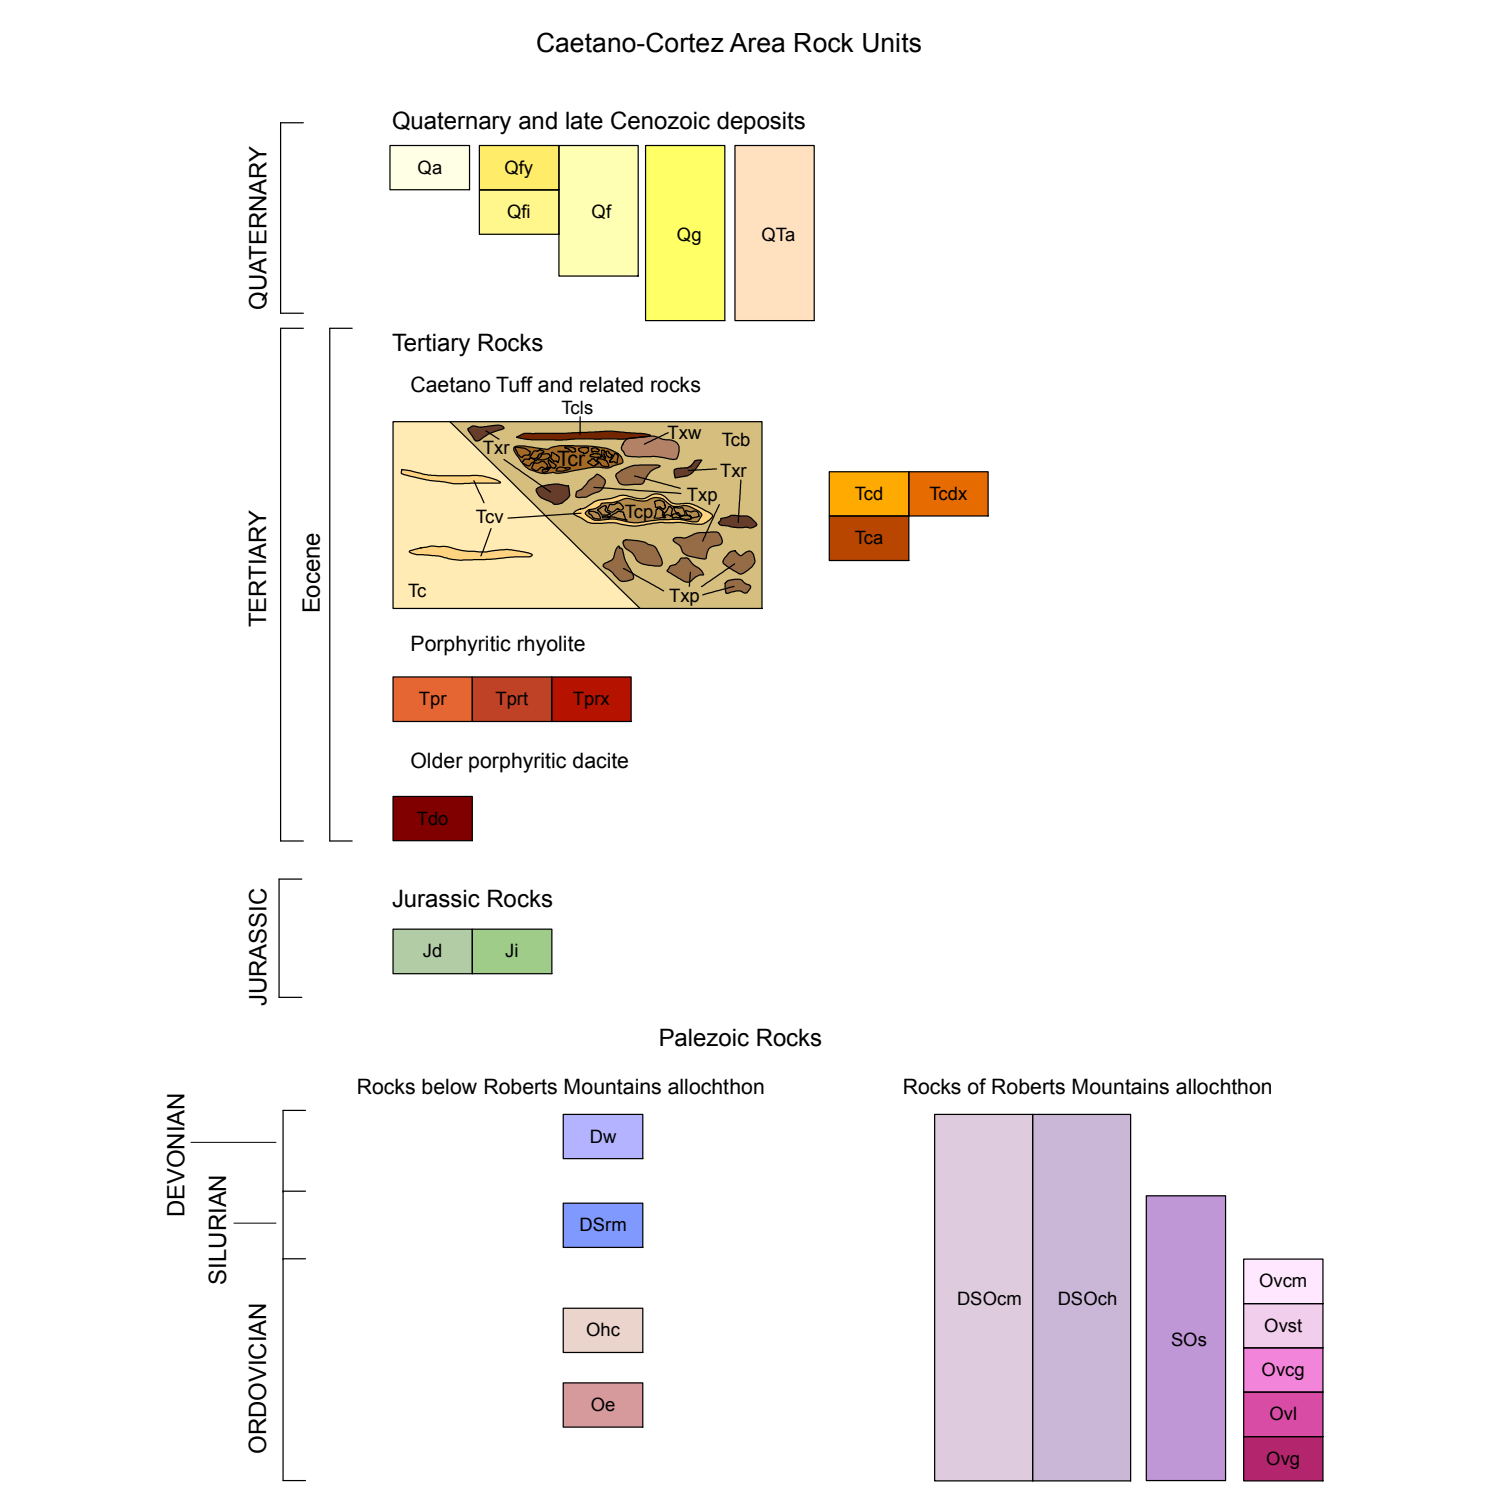

PRELIMINARY GEOLOGIC MAP OF THE NORTHEASTERN MARGIN OF THE CAETANO CALDERA, LANDER COUNTY, NEVADA

Steve C. Moore¹ and Christopher D. Henry²

¹Mineral Exploration Services and Cortez Gold Mines, ²Nevada Bureau of Mines and Geology
2010